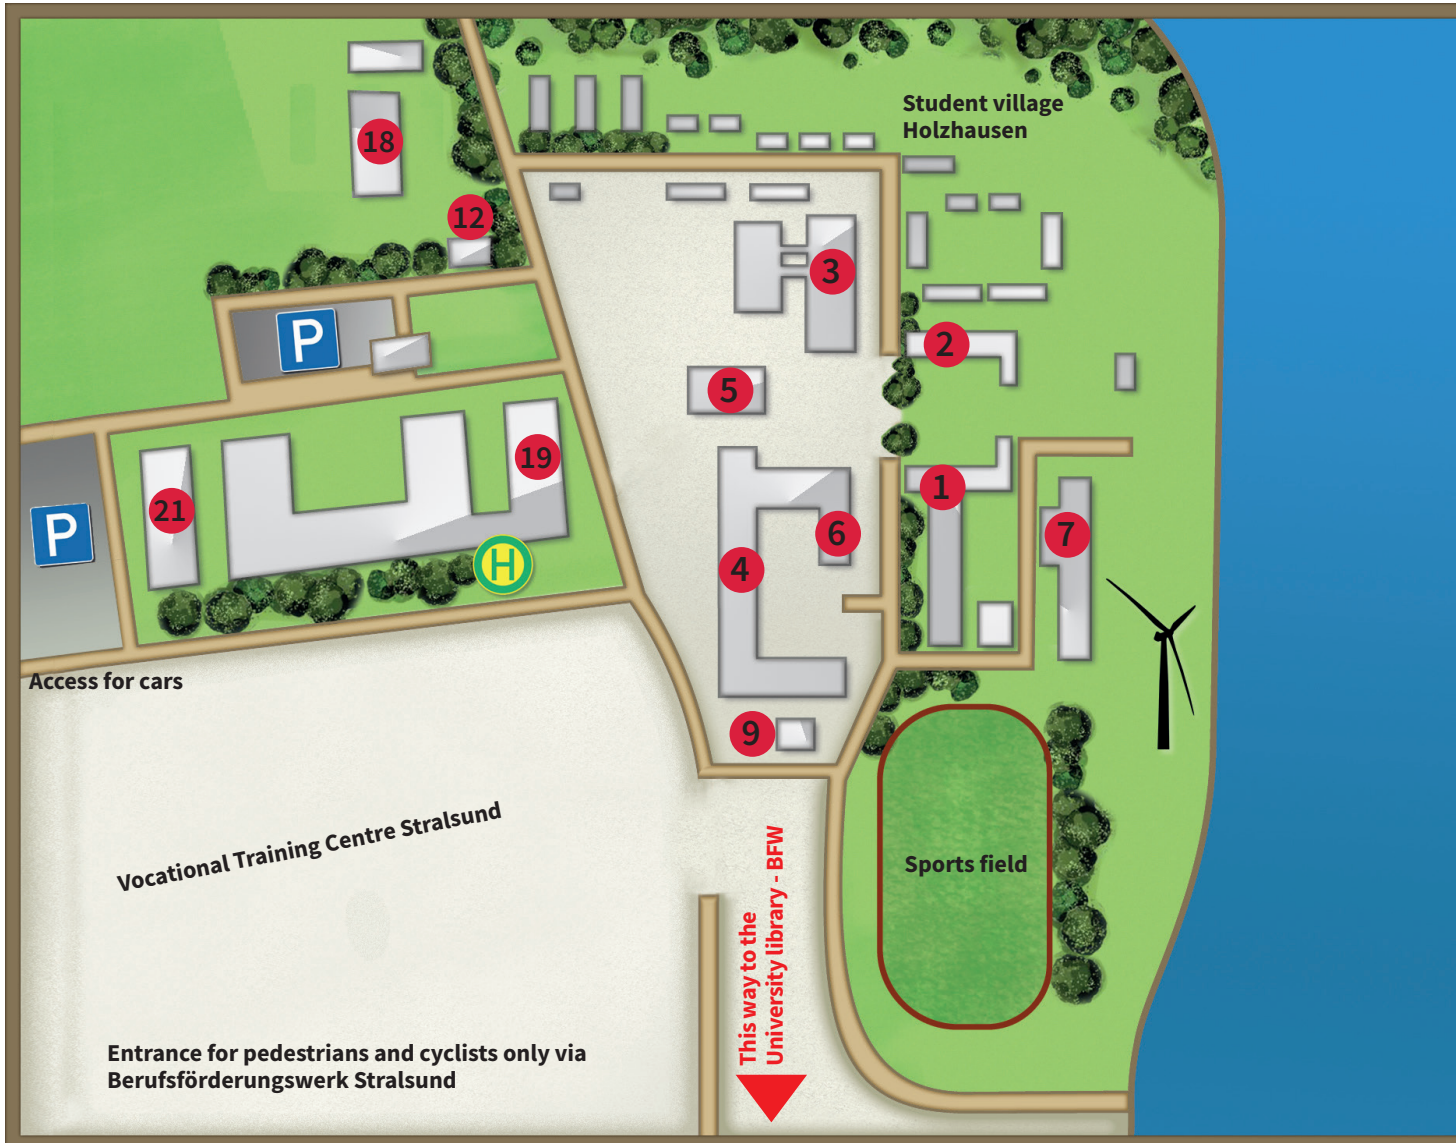

## Hochschule Stralsund – University of Applied

- House 1** Administration, Student Services, Family Centre, International Office, Computer Centre
- House 2** University Library  
**The university library is currently being remodelled and is temporarily located on the grounds of the BFW in house A7.**
- House 3** Auditorium maximum Refectory
- House 4** Faculty of Electrical Engineering and Computer Science, Language Centre
- House 5** Lecture theatre 1 and 2
- House 6** Sports hall
- House 7** Laboratory and workshop building, Institute for Regenerative Energy Systems/ Complex Laboratory Alternative Energies (IRES / KAE), ThaiGer H2 Racing Team
- House 9** Planetarium
- House 12** AStA, StuPa
- House 18** Fluid Dynamics Laboratory, Baltic Racing Team
- House 19** Faculty of Mechanical Engineering
- House 21** Faculty of Mechanical Engineering