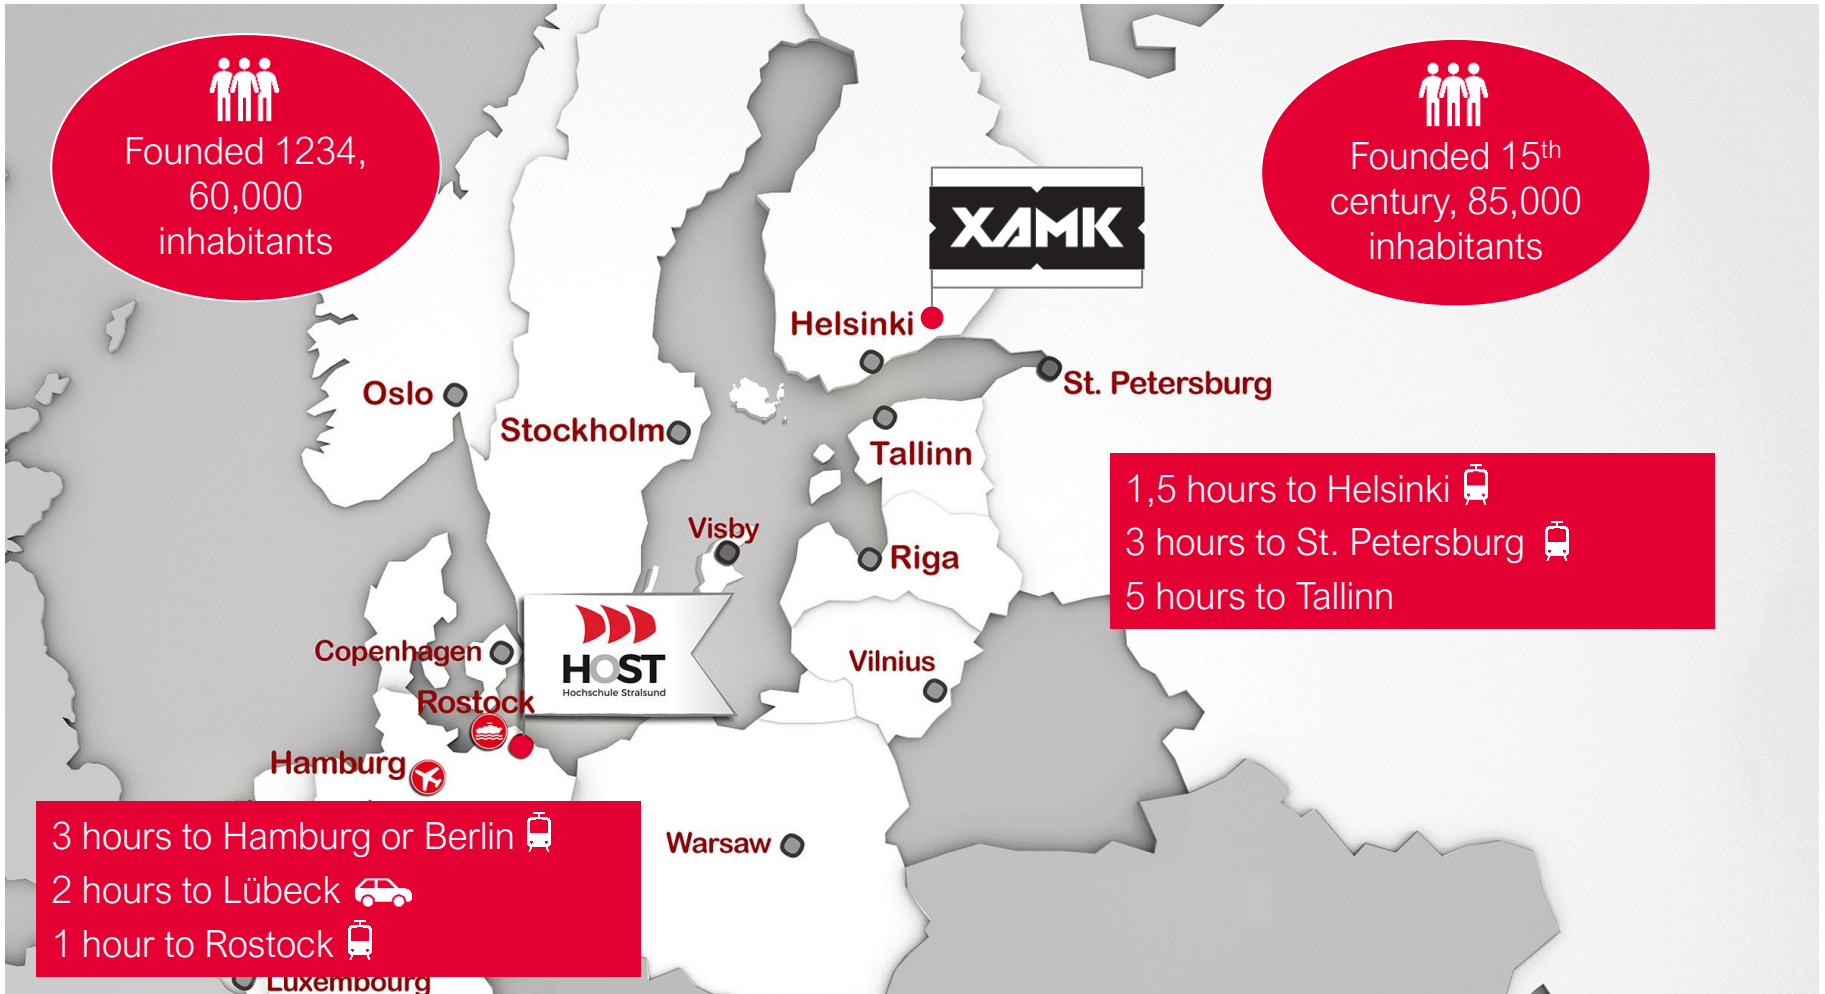

Hanseatic City of Stralsund | City of Kouvola

Bachelor programme

International Management Studies in the Baltic Sea Region (BMS)

General procedure German-Finnish Double Degree

Curriculum

German-Finnish Double Degree